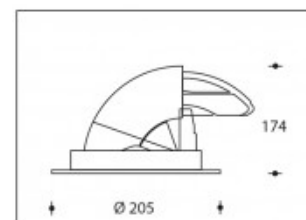

3500K Boston 190 42W 5550lm Premium White CRI >90**PHILIPS**

Product number	112470
Color	White
Total Power consumption (LED + Driver)	48W
Type LED	PHILIPS Fortimo SLM Gen7
Light color	3500K
Lumen output	5550lm (Max. 5850lm)
CRI	>90 Premium White
Beam angle	24°
Cut-out	190mm
IP-rating	IP44