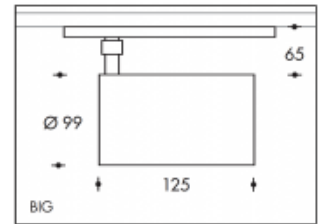

3500K Brest 29W 3850lm Neutral Premium White CRI>90**PHILIPS**

Product number	303985
Color	Black
Total Power consumption (LED + Driver)	33W
Type LED	PHILIPS Fortimo SLM Gen7
Light color	3500K Premium White
Lumen output	3850lm
CRI	>90
Beam angle	24°
IP-rating	IP20