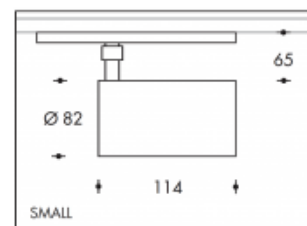

4000K Brest 29W 3950lm Cool Premium White CRI>90**PHILIPS**

Product number	303982
Color	Black
Total Power consumption (LED + Driver)	33W
Type LED	PHILIPS Fortimo SLM Gen7
Light color	4000K Premium White
Lumen output	3950lm
CRI	>90
Beam angle	24°
IP-rating	IP20