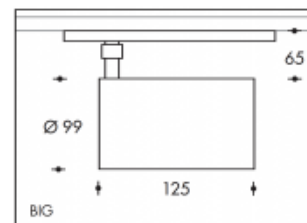

2700K Brest 29W 3500lm CRI>90**PHILIPS**

Product number	303973
Color	White
Total Power consumption (LED + Driver)	33W
Type LED	PHILIPS Fortimo SLM Gen7
Light color	2700K
Lumen output	3500lm
CRI	>90
Beam angle	24°
IP-rating	IP20