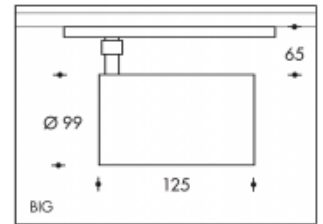

3000K Brest 29W 3650lm Premium White CRI>90**PHILIPS**

Product number	303974
Color	White
Total Power consumption (LED + Driver)	33W
Type LED	PHILIPS Fortimo SLM Gen7
Light color	3000K Premium White
Lumen output	3650lm
CRI	>90
Beam angle	24°
IP-rating	IP20