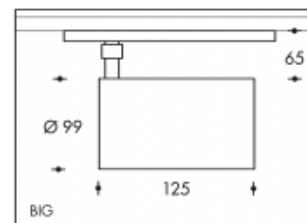

3000K Brest 29W 4400lm CRI>85**PHILIPS**

Product number	303970
Color	White
Total Power consumption (LED + Driver)	33W
Type LED	PHILIPS Fortimo SLM Gen7
Light color	3000K
Lumen output	4400lm
CRI	>85
Beam angle	24°
IP-rating	IP20