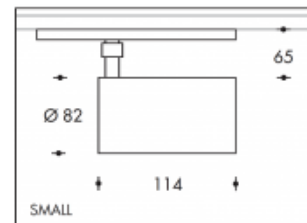

2700K Brest 22W 2800lm CRI>90**PHILIPS**

Product number	303963
Color	Black
Total Power consumption (LED + Driver)	24W
Type LED	PHILIPS Fortimo SLM Gen7
Light color	2700K
Lumen output	2800lm
CRI	>90
Beam angle	24°
IP-rating	IP20