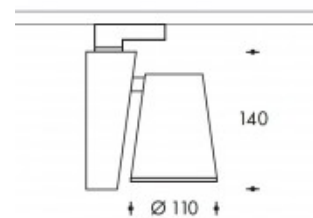

3000K Brest 22W 2900lm Premium White CRI>90**PHILIPS**

Product number	303964
Color	Black
Total Power consumption (LED + Driver)	24W
Type LED	PHILIPS Fortimo SLM Gen7
Light color	3000K Premium White
Lumen output	2900lm
CRI	>90
Beam angle	24°
IP-rating	IP20