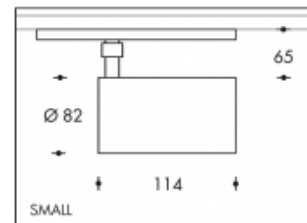

3000K Brest 22W 3500lm CRI>85**PHILIPS**

Product number	3039560
Color	Black
Total Power consumption (LED + Driver)	24W
Type LED	PHILIPS Fortimo SLM Gen7
Light color	3000K
Lumen output	3500lm
CRI	>85
Beam angle	24°
IP-rating	IP20