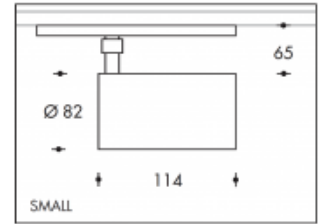

4000K Brest 22W 3100lm Cool Premium White CRI>90

**PHILIPS**

Product number	303962
Color	Black
Total Power consumption (LED + Driver)	24W
Type LED	PHILIPS Fortimo SLM Gen7
Light color	4000K Premium White
Lumen output	3100lm
CRI	>90
Beam angle	24°
IP-rating	IP20