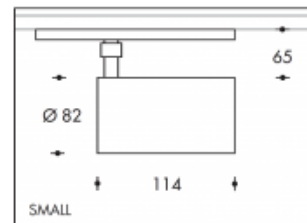

2700K Brest 22W 2800lm CRI>90**PHILIPS**

Product number	303953
Color	White
Total Power consumption (LED + Driver)	24W
Type LED	PHILIPS Fortimo SLM Gen7
Light color	2700K
Lumen output	2800lm
CRI	>90
Beam angle	24°
IP-rating	IP20