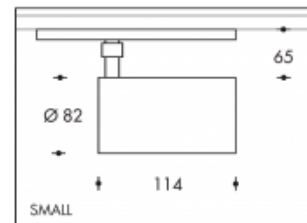

3000K Brest 22W 2900lm Premium White CRI>90

PHILIPS

Product number	303954
Color	White
Total Power consumption (LED + Driver)	24W
Type LED	PHILIPS Fortimo SLM Gen7
Light color	3000K Premium White
Lumen output	2900lm
CRI	>90
Beam angle	24°
IP-rating	IP20