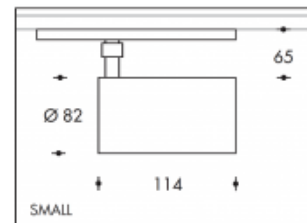

3500K Brest 22W 3000lm Neutral Premium White CRI>90

PHILIPS

Product number	303955
Color	White
Total Power consumption (LED + Driver)	24W
Type LED	PHILIPS Fortimo SLM Gen7
Light color	3500K Premium White
Lumen output	3000lm
CRI	>90
Beam angle	24°
IP-rating	IP20