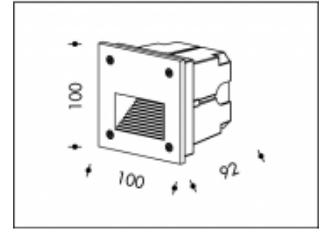

3000K Benito 3W Grey

Product number	15530
Color	Grey
Total Power consumption (LED + Driver)	4W
Light color	3000K
Lumen output	-
CRI	>85
Beam angle	-
Cut-out	94x94mm
IP-rating	IP55