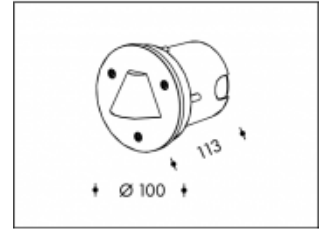

3000K Biaggio 3W Grey

Product number	15536
Color	Grey
Total Power consumption (LED + Driver)	4W
Light color	3000K
Lumen output	-
CRI	>85
Beam angle	-
Cut-out	95mm
IP-rating	IP55