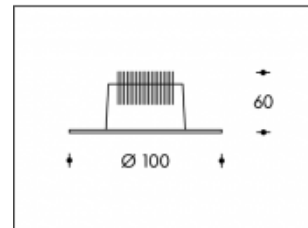

2700K DALI DIMMABLE Calpe 10W 750lm CRI >85**SHARP**

Product number	111916D
Color	White
Total Power consumption (LED + Driver)	11,5W
Light color	2700K
Lumen output	750lm
CRI	>85
Beam angle	45°
Cut-out	85mm
IP-rating	IP44