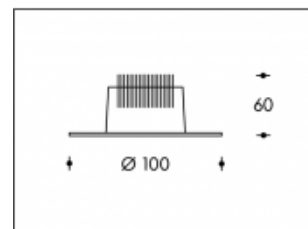

3000K Calpe 10W 800lm CRI >85**SHARP**

Product number	111915
Color	White
Total Power consumption (LED + Driver)	11,5W
Light color	3000K
Lumen output	800lm
CRI	>85
Beam angle	45°
Cut-out	85mm
IP-rating	IP44