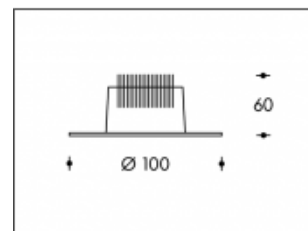

3000K DALI DIMMABLE Calpe 10W 800lm CRI >85**SHARP**

| | |
|---|---------|
| Product number | 111915D |
| Color | White |
| Total Power consumption (LED + Driver) | 11,5W |
| Light color | 3000K |
| Lumen output | 800lm |
| CRI | >85 |
| Beam angle | 45° |
| Cut-out | 85mm |
| IP-rating | IP44 |