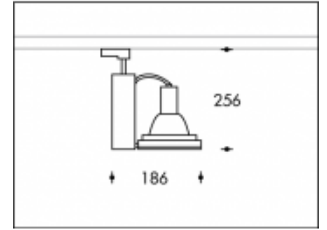

35W/930 CDM-TC Genua Grey Elite Philips

**PHILIPS**

| | |
|---|-----------|
| Product number | 103794S93 |
| Color | Grey |
| Total Power consumption (LED + Driver) | 39W |
| Light color | 3000K |
| Lumen output | 4000lm |
| CRI | >90 |
| Beam angle | 45° |
| IP-rating | IP20 |