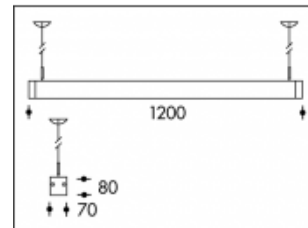

1x 28W/54W T5 Grey Giorgio

Product number	15620
Color	Grey
Total Power consumption (LED + Driver)	30W / 55W
Light color	3000-4000K
Lumen output	2600lm / 4450lm
CRI	>80
Beam angle	60°
IP-rating	IP20