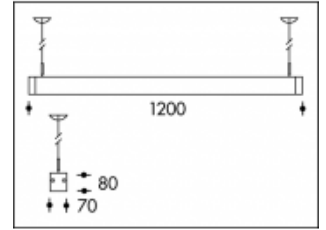

**1x 28W/54W T5 Grey Giorgio**

<b>Product number</b>	15620
<b>Color</b>	Grey
<b>Total Power consumption (LED + Driver)</b>	30W / 55W
<b>Light color</b>	3000-4000K
<b>Lumen output</b>	2600lm / 4450lm
<b>CRI</b>	>80
<b>Beam angle</b>	60°
<b>IP-rating</b>	IP20