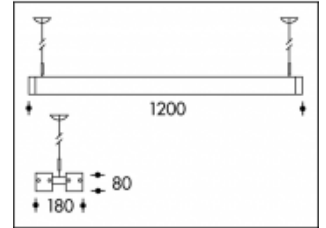

2x 28W/54W T5 Grey Giorgio

Product number	15626
Color	Grey
Total Power consumption (LED + Driver)	60W / 110W
Light color	3000-4000K
Lumen output	5200lm / 8900lm
CRI	>80
Beam angle	60°
IP-rating	IP20