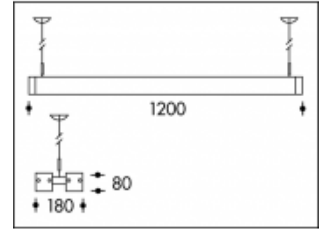

2x 28W/54W T5 Grey Giorgio

Product number	15626
Color	Grey
Total Power consumption (LED + Driver)	60W / 110W
Light color	3000-4000K
Lumen output	5200lm / 8900lm
CRI	>80
Beam angle	60°
IP-rating	IP20