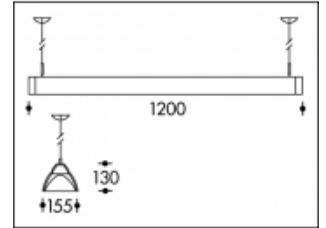

1x 28W/54W T5 Grijs Lazlo

Product number	15640
Color	Grey
Total Power consumption	28W / 54W
Light color	3000-4000K
Lumen output	5200lm / 8900lm
CRI	>80
Beam angle	60°
IP-rating	IP20