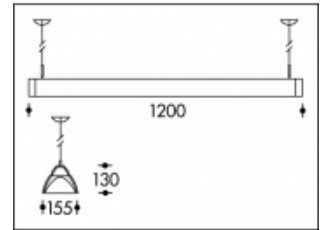

1x 28W/54W T5 Grijs Lazlo

| | |
|--------------------------------|-----------------|
| Product number | 15640 |
| Color | Grey |
| Total Power consumption | 28W / 54W |
| Light color | 3000-4000K |
| Lumen output | 5200lm / 8900lm |
| CRI | >80 |
| Beam angle | 60° |
| IP-rating | IP20 |