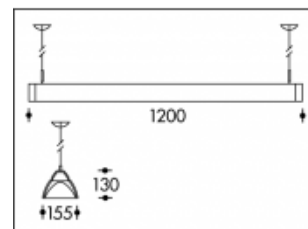

2x 28W/54W T5 Grey Lazlo

Product number	15650
Color	Grey
Total Power consumption	60W / 110W
Light color	3000-4000K
Lumen output	5200lm / 8900lm
CRI	>80
Beam angle	60°
IP-rating	IP20