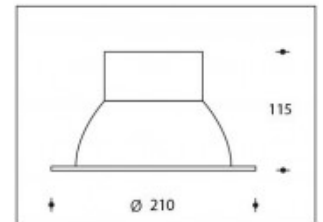

3000K DALI LINZ 15W 2000lm CRI >90**PHILIPS**

Product number	111782D
Color	White
Total Power consumption (LED + Driver)	15W SLM Gen7
Light color	3000K
Lumen output	2000lm
CRI	>90
Beam angle	50°
Cut-out	195mm
IP-rating	IP20
Dim system	DALI