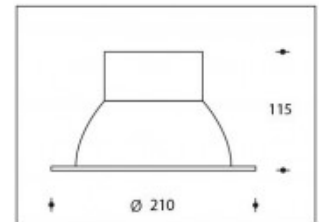

3000K DALI LINZ 24W 3000lm CRI >90**PHILIPS**

Product number	111786D
Color	White
Total Power consumption (LED + Driver)	24W SLM Gen7
Light color	3000K
Lumen output	3000lm
CRI	>90
Beam angle	50°
Cut-out	195mm
IP-rating	IP20
Dim system	DALI