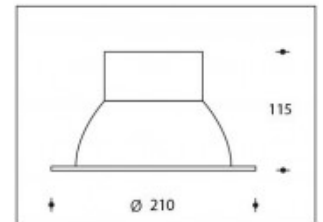

4000K LINZ 15W 2000lm CRI >90**PHILIPS**

Product number	111785
Color	White
Total Power consumption (LED + Driver)	15W SLM Gen7
Light color	4000K
Lumen output	2000lm
CRI	>90
Beam angle	50°
Cut-out	195mm
IP-rating	IP20