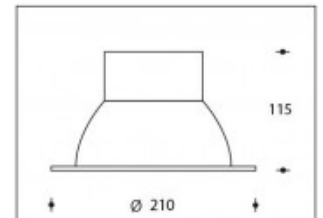

4000K LINZ 24W 3000lm CRI >90**PHILIPS**

Product number	111790
Color	White
Total Power consumption (LED + Driver)	24W SLM Gen7
Light color	4000K
Lumen output	3000lm
CRI	>90
Beam angle	50°
Cut-out	195mm
IP-rating	IP20