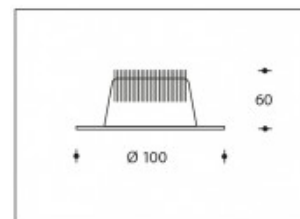

2000-2800K DIMTONE TRIAC Madrid 10W 800lm CRI >85**SHARP**

Product number	111912T
Color	White
Total Power consumption (LED + Driver)	11,5W
Light color	2000-2800K
Lumen output	700lm
CRI	>85
Beam angle	45°
Cut-out	85mm
IP-rating	IP44