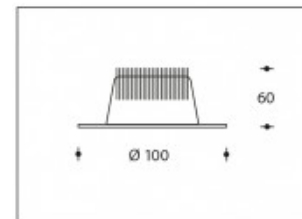

2700K 1-10V DIMMABLE Madrid 10W 800lm CRI >85**SHARP**

Product number	111911V
Color	White
Total Power consumption (LED + Driver)	11,5W
Light color	2700K
Lumen output	750lm
CRI	>85
Beam angle	45°
Cut-out	85mm
IP-rating	IP44