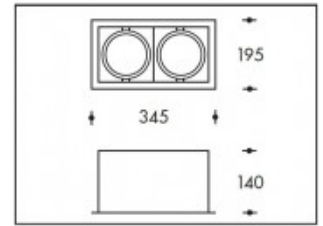

2700K Miami Grey L2 2x26W 3150lm CRI >90**PHILIPS**

Product number	399690
Color	Grey
Power consumption LED	30W
Type LED	PHILIPS Fortimo SLM Gen7
Light color	2700K
Lumen output	3950lm (Max 4500lm)
CRI	>90
Beam angle	24°
Cut-out	170x170mm
IP-rating	IP20