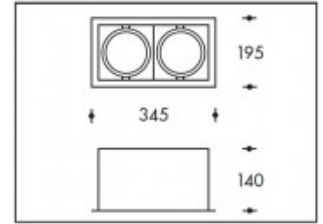

3000K Miami Grey L2 2x26W 3250lm Warm Premium White CRI >90

PHILIPS

Product number	399692
Color	Grey
Power consumption LED	30W
Type LED	PHILIPS Fortimo SLM Gen7
Light color	3000K Warm Premium White
Lumen output	2x3250lm (Max 3800lm)
CRI	>90
Beam angle	24°
Cut-out	315x160mm
IP-rating	IP20