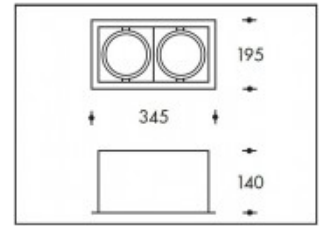

3000K Miami Grey L2 2x26W 3950lm CRI >85**PHILIPS**

Product number	399691
Color	Grey
Power consumption LED	30W
Type LED	PHILIPS Fortimo SLM Gen7
Light color	3000K
Lumen output	3950lm (Max 4500lm)
CRI	>85
Beam angle	24°
Cut-out	170x170mm
IP-rating	IP20