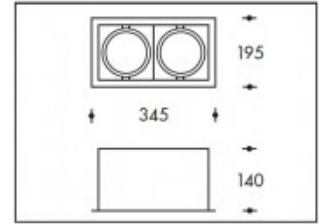

4000K Miami Grey V1 2x26W 3550lm Cool Premium White CRI >90

PHILIPS

Product number	399694
Color	Grey
Power consumption LED	30W
Type LED	PHILIPS Fortimo SLM Gen7
Light color	4000K Cool Premium White
Lumen output	2x3550lm (Max 4000lm)
CRI	>90
Beam angle	24°
Cut-out	315x160mm
IP-rating	IP20