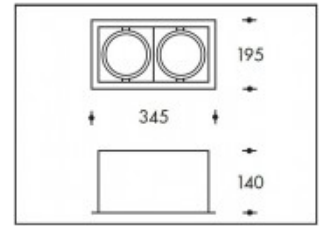

2700K Miami White L2 2x26W 3150lm CRI >90**PHILIPS**

Product number	399780
Color	White
Power consumption LED	60W
Type LED	PHILIPS Fortimo SLM Gen7
Light color	2700K
Lumen output	2x3150lm (Max 3500lm)
CRI	>90
Beam angle	24°
Cut-out	315x160mm
IP-rating	IP20