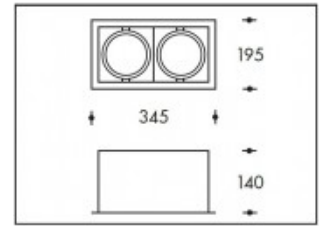

3000K Miami White L2 2x26W 3250lm Premium White CRI >90**PHILIPS**

Product number	399792
Color	White
Power consumption LED	30W
Type LED	PHILIPS Fortimo SLM Gen7
Light color	3000K Warm Premium White
Lumen output	2x3250lm (Max 3700lm)
CRI	>90
Beam angle	24°
Cut-out	315x160mm
IP-rating	IP20