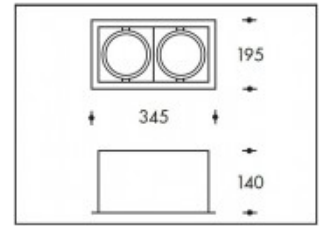

3500K Miami White L2 2x26W 3450lm Premium White CRI >90**PHILIPS**

Product number	399793
Color	White
Power consumption LED	30W
Type LED	PHILIPS Fortimo SLM Gen7
Light color	3500K Warm Premium White
Lumen output	2x3450lm (Max 3800lm)
CRI	>90
Beam angle	24°
Cut-out	315x160mm
IP-rating	IP20