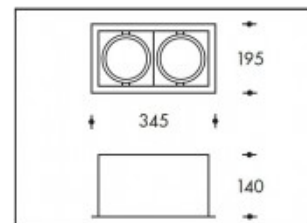

4000K Miami White L2 2x26W 3550lm Cool Premium White CRI >90**PHILIPS**

Product number	399794
Color	White
Power consumption LED	30W
Type LED	PHILIPS Fortimo SLM Gen7
Light color	4000K Cool Premium White
Lumen output	2x3550lm (Max 4000lm)
CRI	>90
Beam angle	24°
Cut-out	315x160mm
IP-rating	IP20