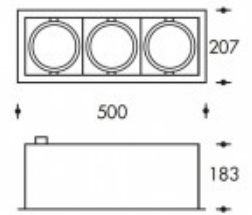

2700K Miami White L3 3x26W 3150lm CRI >90**PHILIPS**

Product number	399810
Color	White
Power consumption LED	90W
Type LED	PHILIPS Fortimo SLM Gen7
Light color	2700K
Lumen output	3x3150lm (Max 3500lm)
CRI	>90
Beam angle	24°
Cut-out	465x160mm
IP-rating	IP20