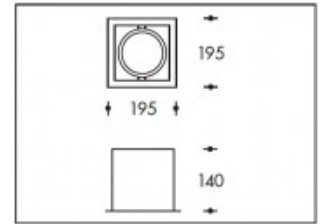

3000K Miami Grey V1 26W 3950lm CRI >85**PHILIPS**

Product number	399681
Color	Grey
Power consumption LED	30W
Type LED	PHILIPS Fortimo SLM Gen7
Light color	3000K
Lumen output	3950lm (Max 4500lm)
CRI	>85
Beam angle	24°
Cut-out	170x170mm
IP-rating	IP20