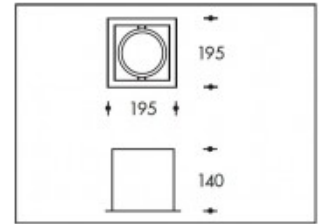

3500K Miami Grey V1 26W 3450lm Premium White CRI >90**PHILIPS**

Product number	399683
Color	Grey
Power consumption LED	30W
Type LED	PHILIPS Fortimo SLM Gen7
Light color	3500K
Lumen output	3450lm (Max 3800lm)
CRI	>90 Premium White
Beam angle	24°
Cut-out	170x170mm
IP-rating	IP20