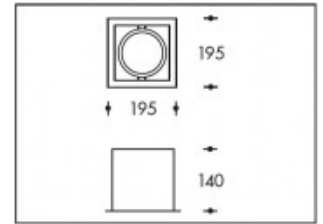

2700K Miami White V1 26W 3150lm CRI >90**PHILIPS**

Product number	399780
Color	White
Power consumption LED	30W
Type LED	PHILIPS Fortimo SLM Gen7
Light color	2700K
Lumen output	3150lm (Max 3500lm)
CRI	>90
Beam angle	24°
Cut-out	170x170mm
IP-rating	IP20