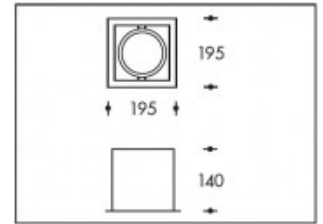

3000K Miami White V1 26W 3250lm Warm Premium White CRI >90

PHILIPS

Product number	399782
Color	White
Power consumption LED	30W
Type LED	PHILIPS Fortimo SLM Gen7
Light color	3000K Warm Premium White
Lumen output	3250lm (Max 3700lm)
CRI	>90
Beam angle	24°
Cut-out	170x170mm
IP-rating	IP20