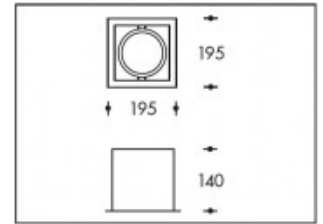

3000K Miami White V1 26W 3250lm Warm Premium White CRI >90**PHILIPS**

Product number	399782
Color	White
Power consumption LED	30W
Type LED	PHILIPS Fortimo SLM Gen7
Light color	3000K Warm Premium White
Lumen output	3250lm (Max 3700lm)
CRI	>90
Beam angle	24°
Cut-out	170x170mm
IP-rating	IP20