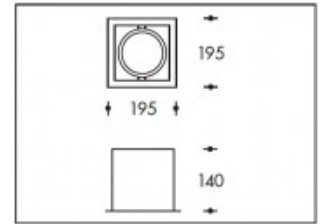

3000K Miami White V1 26W 3637lm CRI >85**PHILIPS**

Product number	399781
Color	White
Power consumption LED	30W
Type LED	PHILIPS Fortimo SLM Gen6
Light color	3000K
Lumen output	3637lm (Max 4200lm)
CRI	>85
Beam angle	24°
Cut-out	170x170mm
IP-rating	IP20