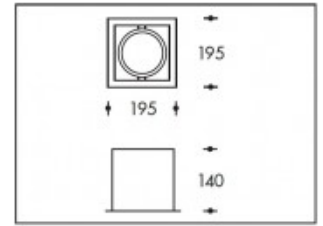

4000K Miami White V1 26W 3550lm Cool Premium White CRI >90**PHILIPS**

Product number	399784
Color	White
Power consumption LED	30W
Type LED	PHILIPS Fortimo SLM Gen7
Light color	4000K Cool Premium White
Lumen output	3550lm (Max 4000lm)
CRI	>90
Beam angle	24°
Cut-out	170x170mm
IP-rating	IP20