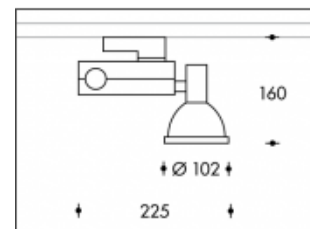

35W/930 CDM-TC Black Murcia Elite Philips

**PHILIPS**

Product number	103876S93
Color	Black
Total Power consumption (LED + Driver)	39W
Light color	3000K
Lumen output	400lm
CRI	>90
Beam angle	45°
IP-rating	IP20