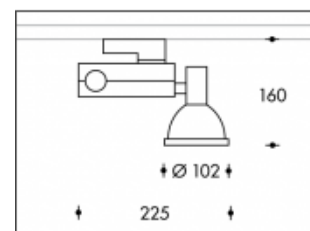

35W/930 CDM-TC White Murcia Elite Philips

**PHILIPS**

Product number	103875S93
Color	White
Total Power consumption (LED + Driver)	39W
Light color	3000K
Lumen output	400lm
CRI	>90
Beam angle	45°
IP-rating	IP20