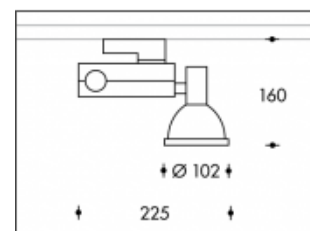

50W/930 CDM-TC White Murcia Elite Philips

PHILIPS

Product number	105875S93
Color	White
Total Power consumption (LED + Driver)	55W
Light color	3000K
Lumen output	5400lm
CRI	>90
Beam angle	45°
IP-rating	IP20