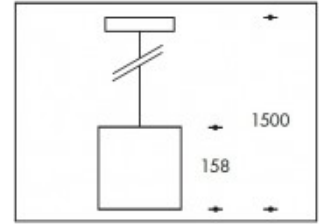

2700K Oslo 26W 3150lm CRI>90

PHILIPS

Product number	112643
Color	Black
Total Power consumption (LED + Driver)	30W
Type LED	PHILIPS Fortimo SLM Gen7
Light color	2700K
Lumen output	3150lm (Max 3800lm)
CRI	>90
Beam angle	45°
Alternative beam angle	18° (art. nr. 112672)
	26° (art. nr.112674)
IP-rating	IP20