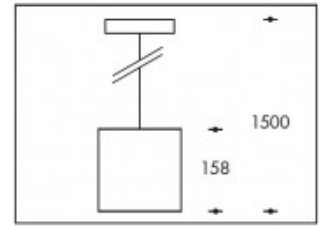

3000K Oslo 26W 3250lm Warm Premium White CRI>90

PHILIPS

Product number	112644
Color	Black
Total Power consumption (LED + Driver)	30W
Type LED	PHILIPS Fortimo SLM Gen7
Light color	3000K
Lumen output	3250lm (Max 3750lm)
CRI	>90
Beam angle	45°
Alternative beam angle	18° (art. nr. 112672)
	26° (art. nr.112674)
IP-rating	IP20