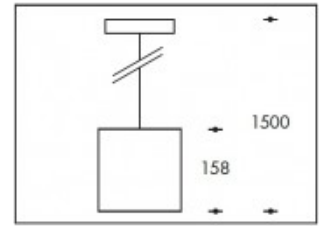

3000K Oslo 26W 3950lm CRI>85**PHILIPS**

Product number	112640
Color	Black
Total Power consumption (LED + Driver)	30W
Type LED	PHILIPS Fortimo SLM Gen7
Light color	3000K
Lumen output	3950lm (Max 4250lm)
CRI	>90
Beam angle	45°
Alternative beam angle	18° (art. nr. 112672) 26° (art. nr.112674)
IP-rating	IP20